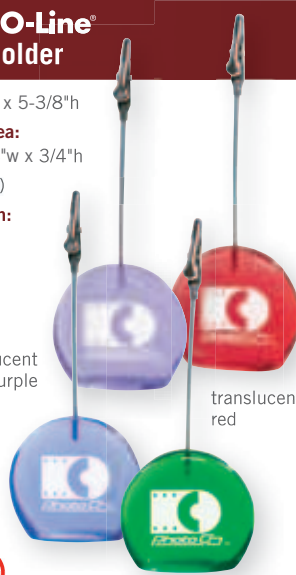

20487 | Econ-O-Line® Round Memo Holder

Product Size: 2-1/6" w x 5-3/8" h

Decoration Method/Area:

Pad Print: Front 1-1/4" w x 3/4" h

Set-Up Charge: $50(g)

Decoration Information:

Price includes 1-color
imprint, 1-location

Production Time:

5 business days

translucent
purple

translucent
blue

translucent
red

translucent
green

NOW
$1.93^(c)

WAS $2.29^(c)

minimum: 250